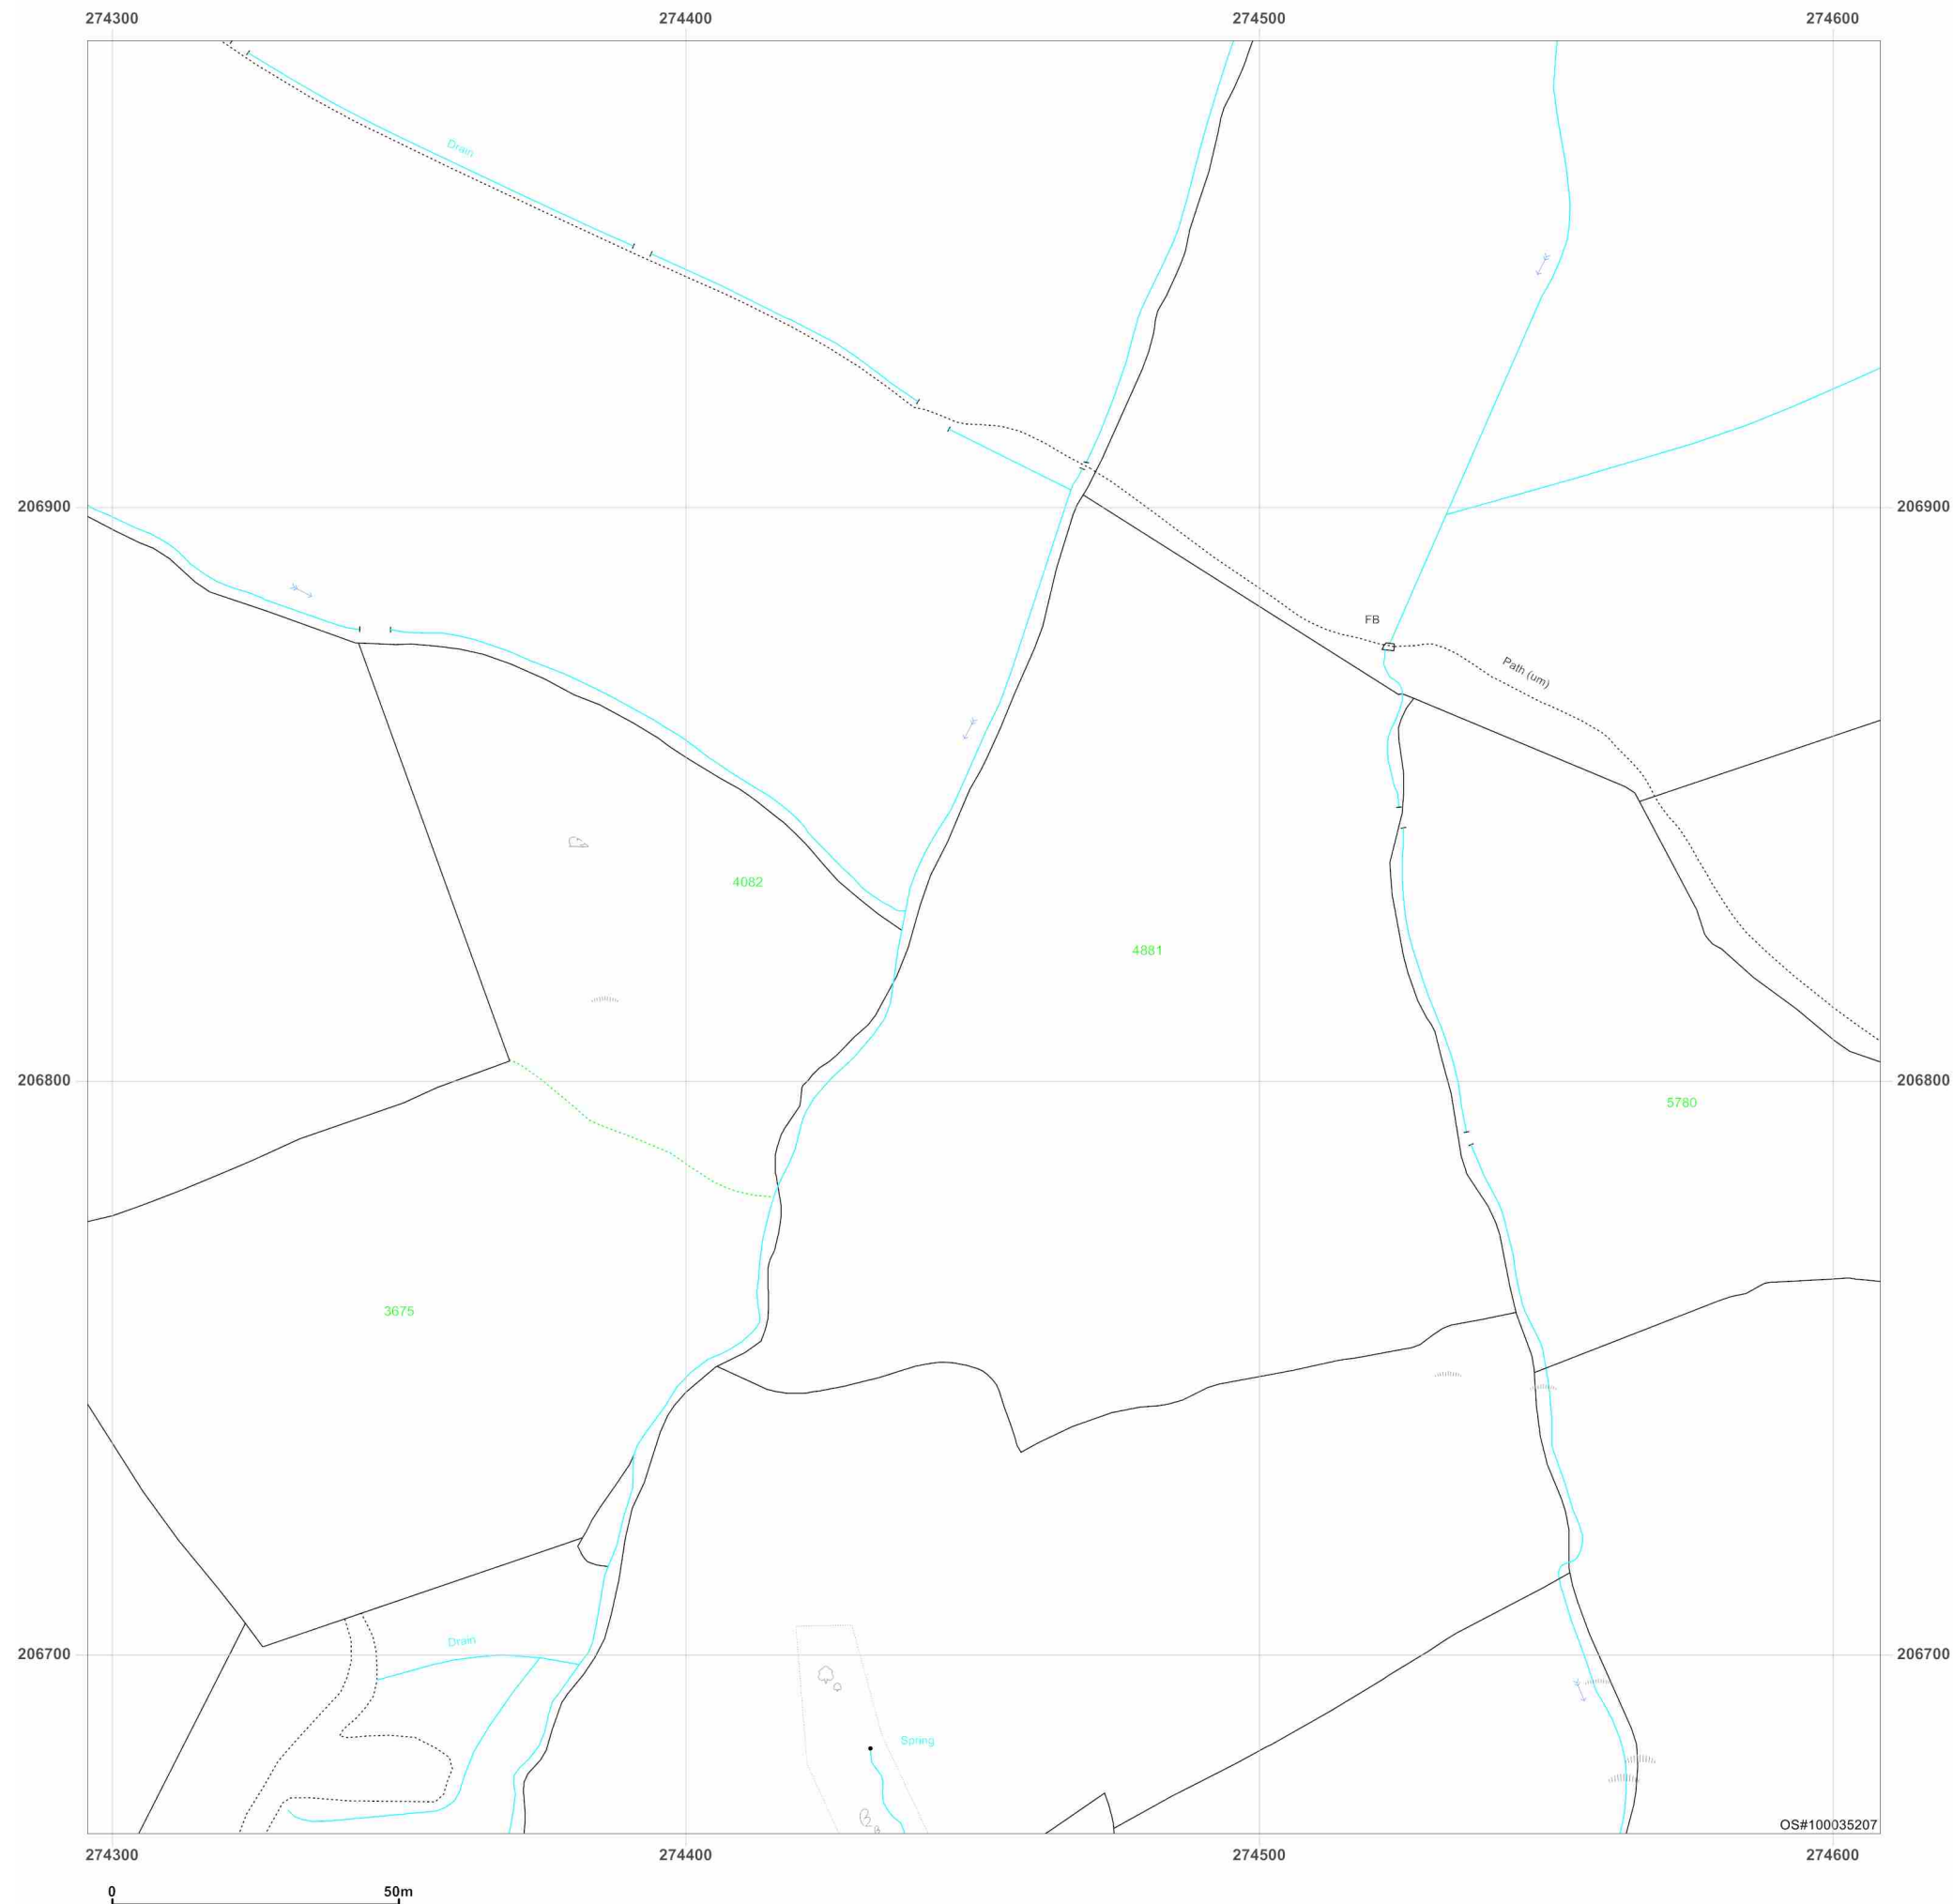

### Site Details:

GRAIG ROAD, GODRE'R GRAIG,  
SA9 2NY

**Client Ref:** 7234e02\_Godre\_r\_Graig\_PO8543\_BC  
**Report Ref:** ESP-6431559\_1250scale\_1\_2  
**Grid Ref:** 274452, 206825

**Map Name:** LandLine

**Map date:** 2003

**Scale:** 1:1,250

**Printed at:** 1:1,250

Produced by  
Groundsure Insights  
[www.groundsure.com](http://www.groundsure.com)

Supplied by:  
<http://www.earthsciencepartnership.co.uk>  
[enquiries@earthsciencepartnership.com](mailto:enquiries@earthsciencepartnership.com)

© Crown copyright and database rights 2018 Ordnance Survey 100035207

Production date: 30 October 2019

Map legend available at:  
[www.groundsure.com/sites/default/files/groundsure\\_legend.pdf](http://www.groundsure.com/sites/default/files/groundsure_legend.pdf)