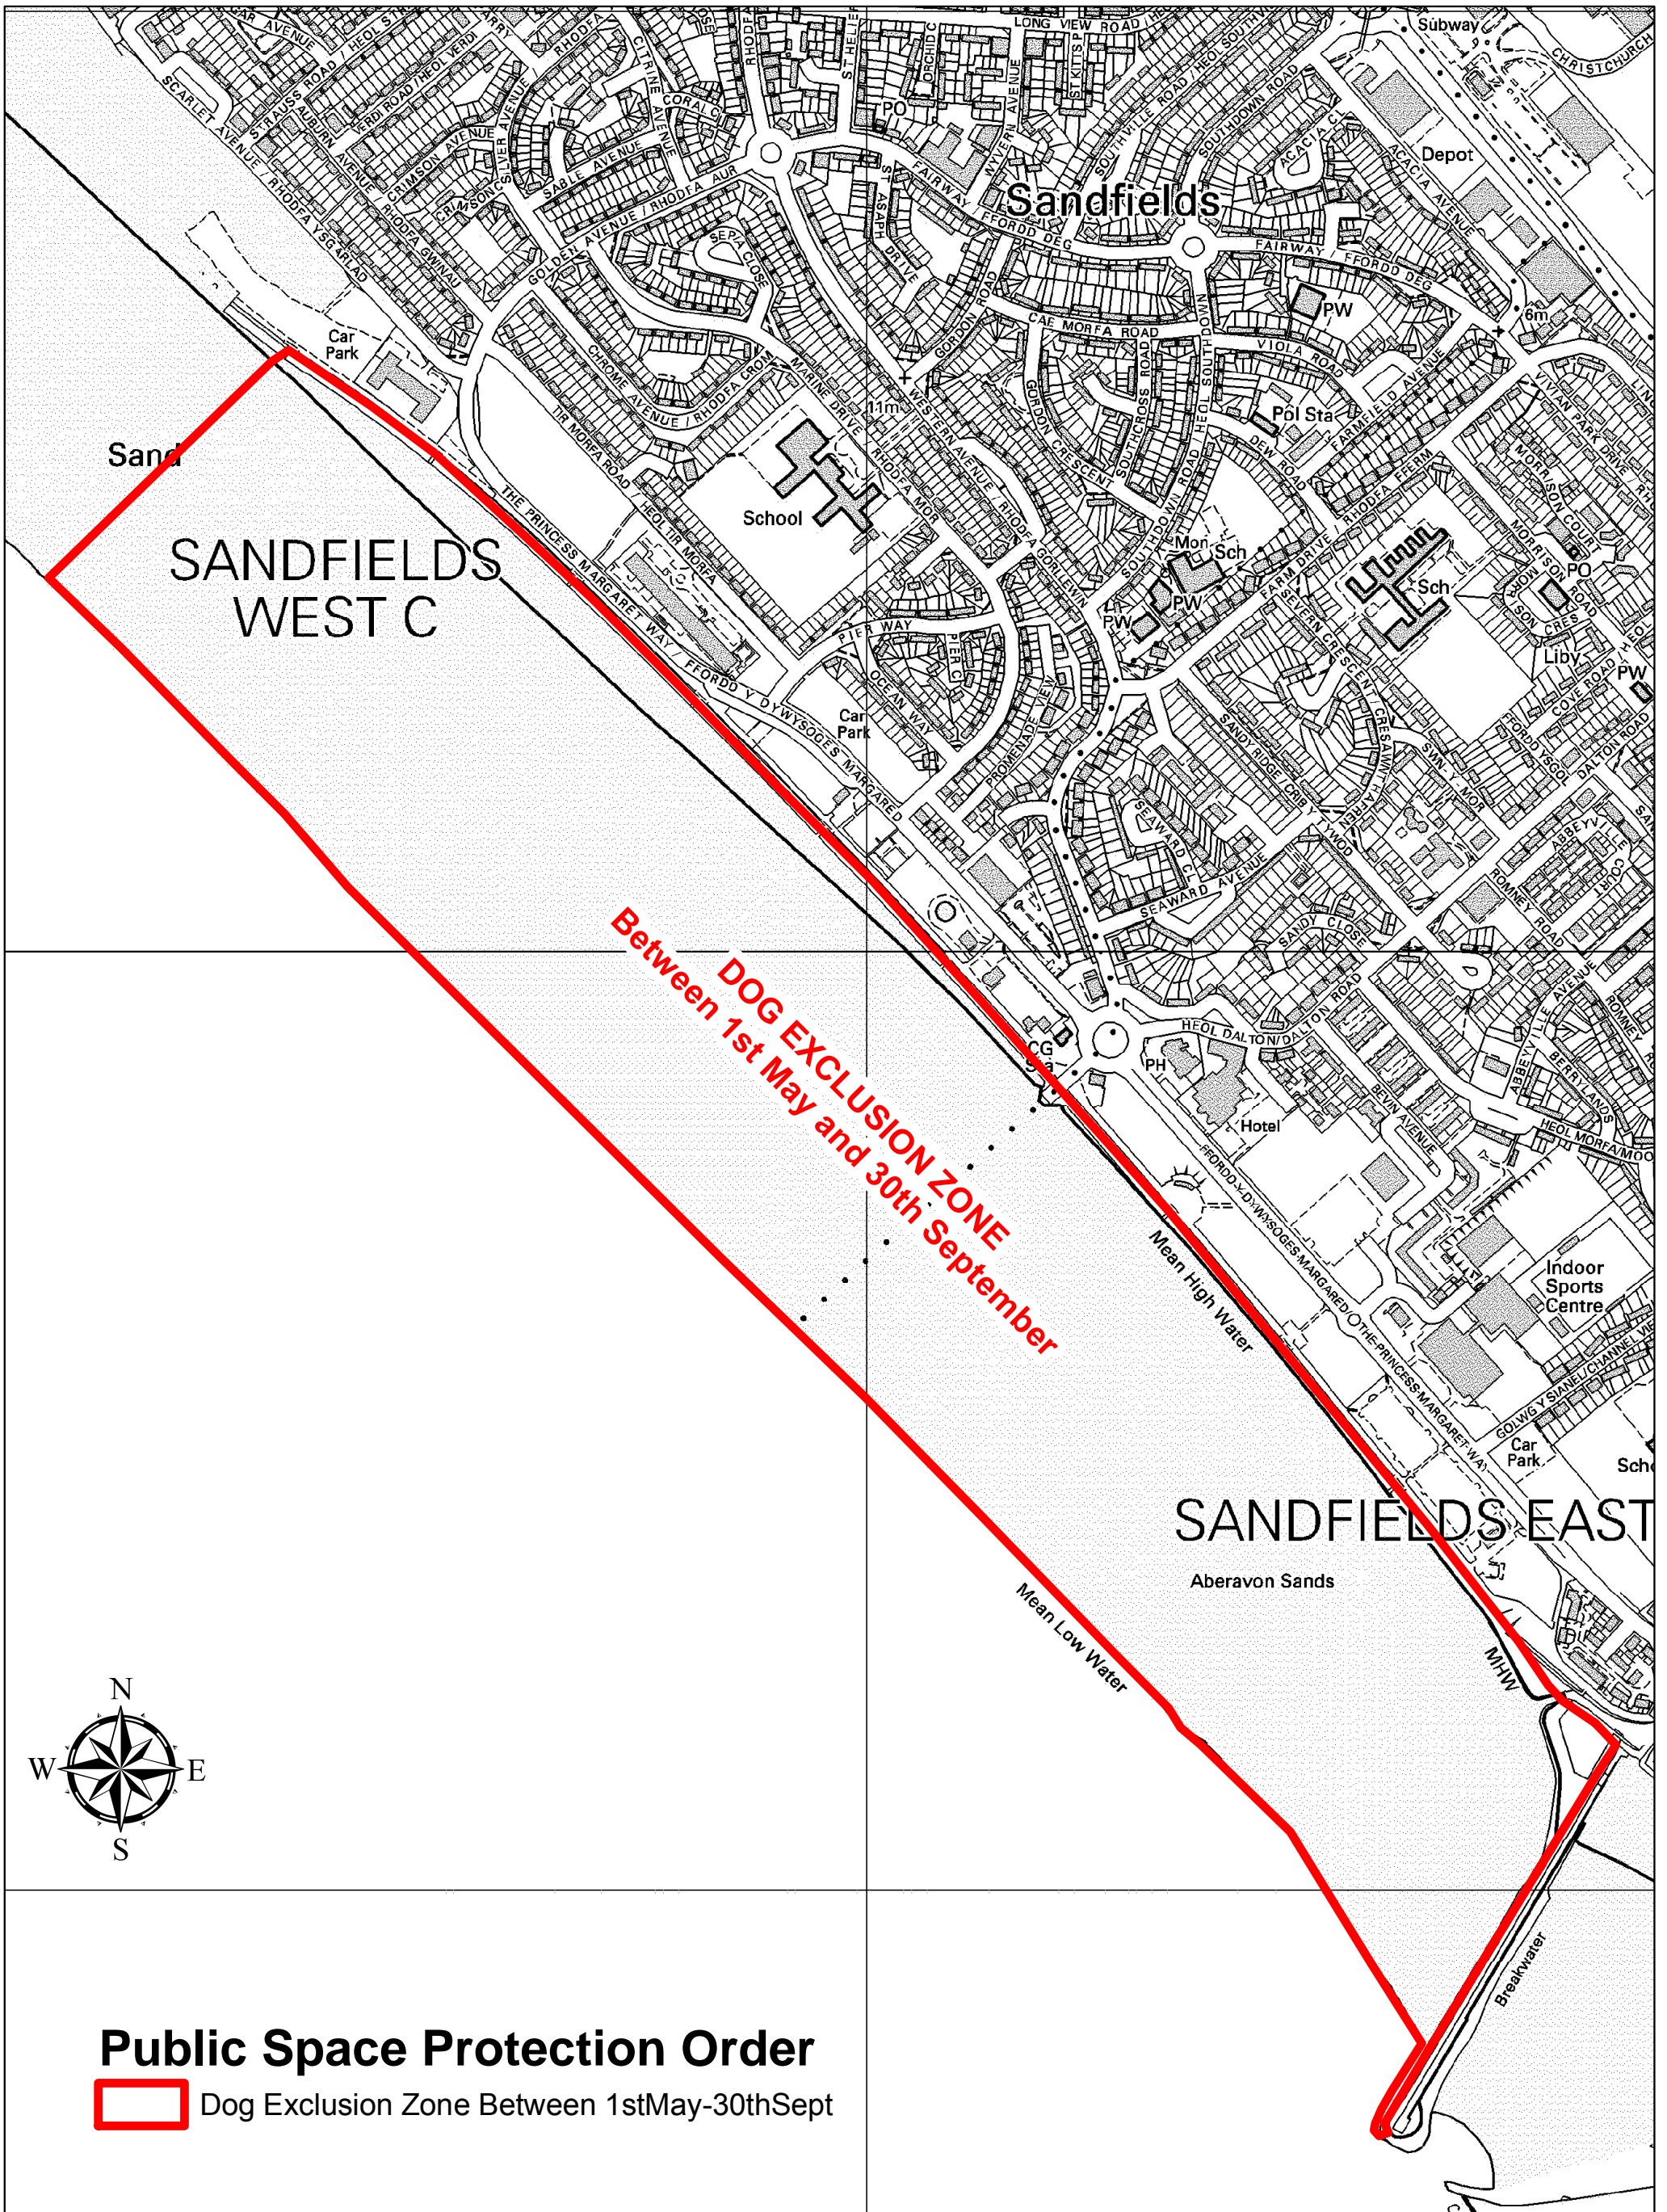

NEATH PORT TALBOT COUNTY BOROUGH COUNCIL

Aberavon Beach - Public Space Protection Order

Public Space Protection Order

 Dog Exclusion Zone Between 1st May-30th Sept