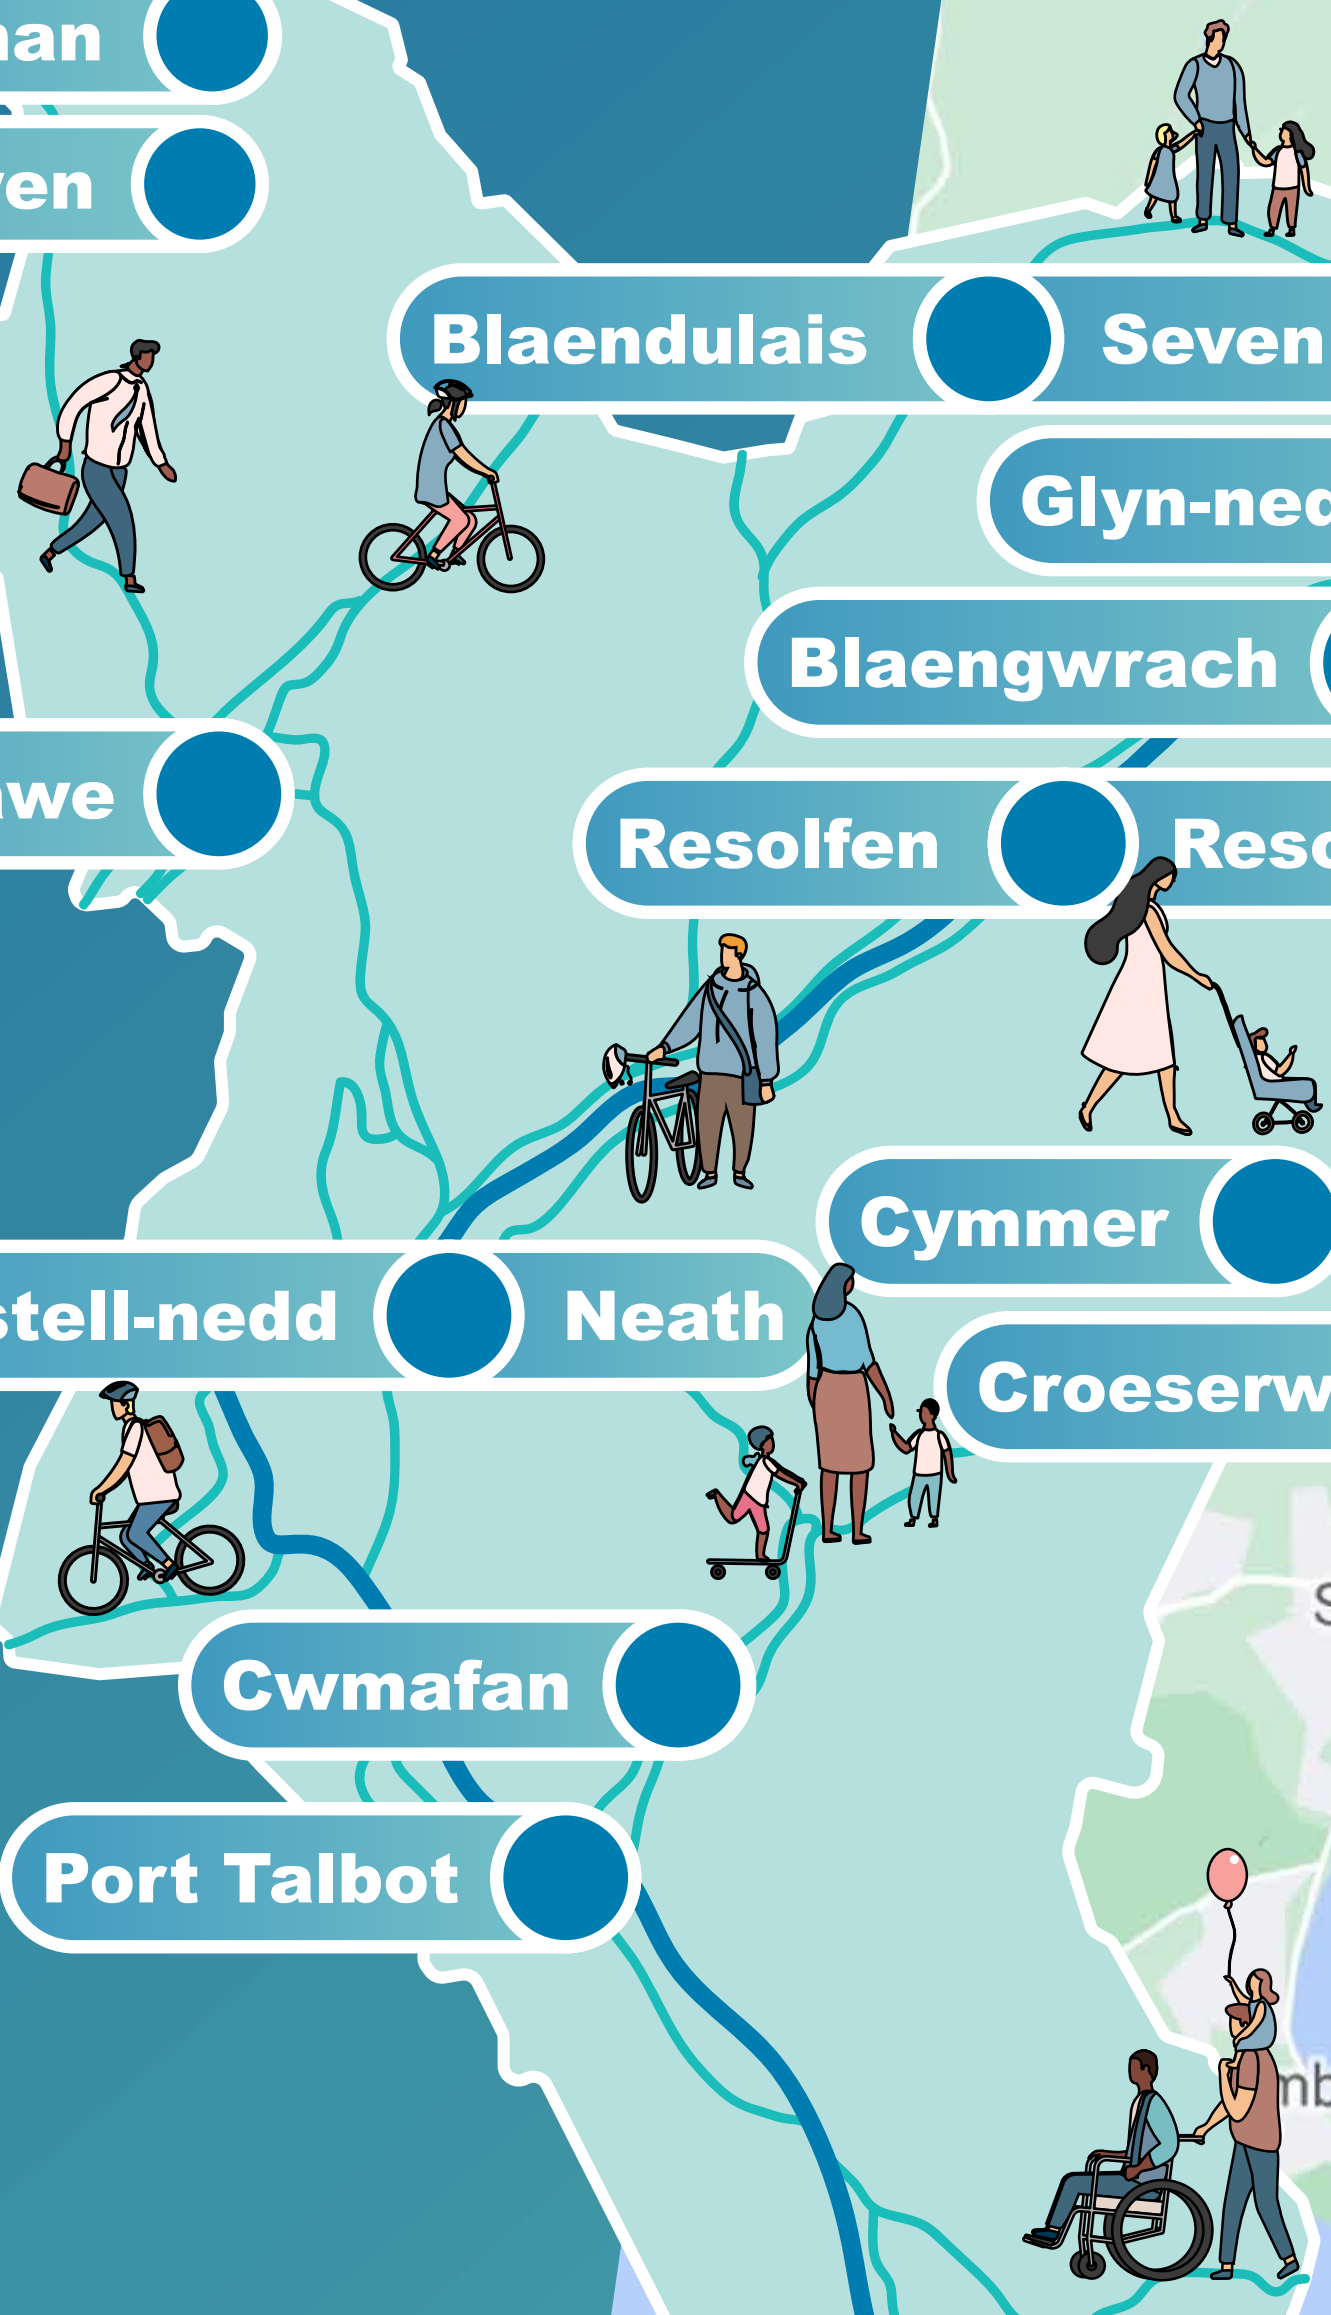

Any routes taken forward for development would be subject to further engagement with stakeholders.

## Allwedd / Key

Llwybrau presennol / Existing routes

Llwybrau'r dyfodol / Future routes

Os nad yw'n bell, gadewch y car  
**TEITHIO LLESOL CnPT**  
**NPT ACTIVE TRAVEL**  
 If it's not far, leave the car

Allwedd / Key

Llwybrau presennol / Existing routes

Llwybrau'r dyfodol / Future routes

Map data ©2023

Allwedd / Key

Llwybrau presennol / Existing routes

Llwybrau'r dyfodol / Future routes

Google

Google

Map data © 2023