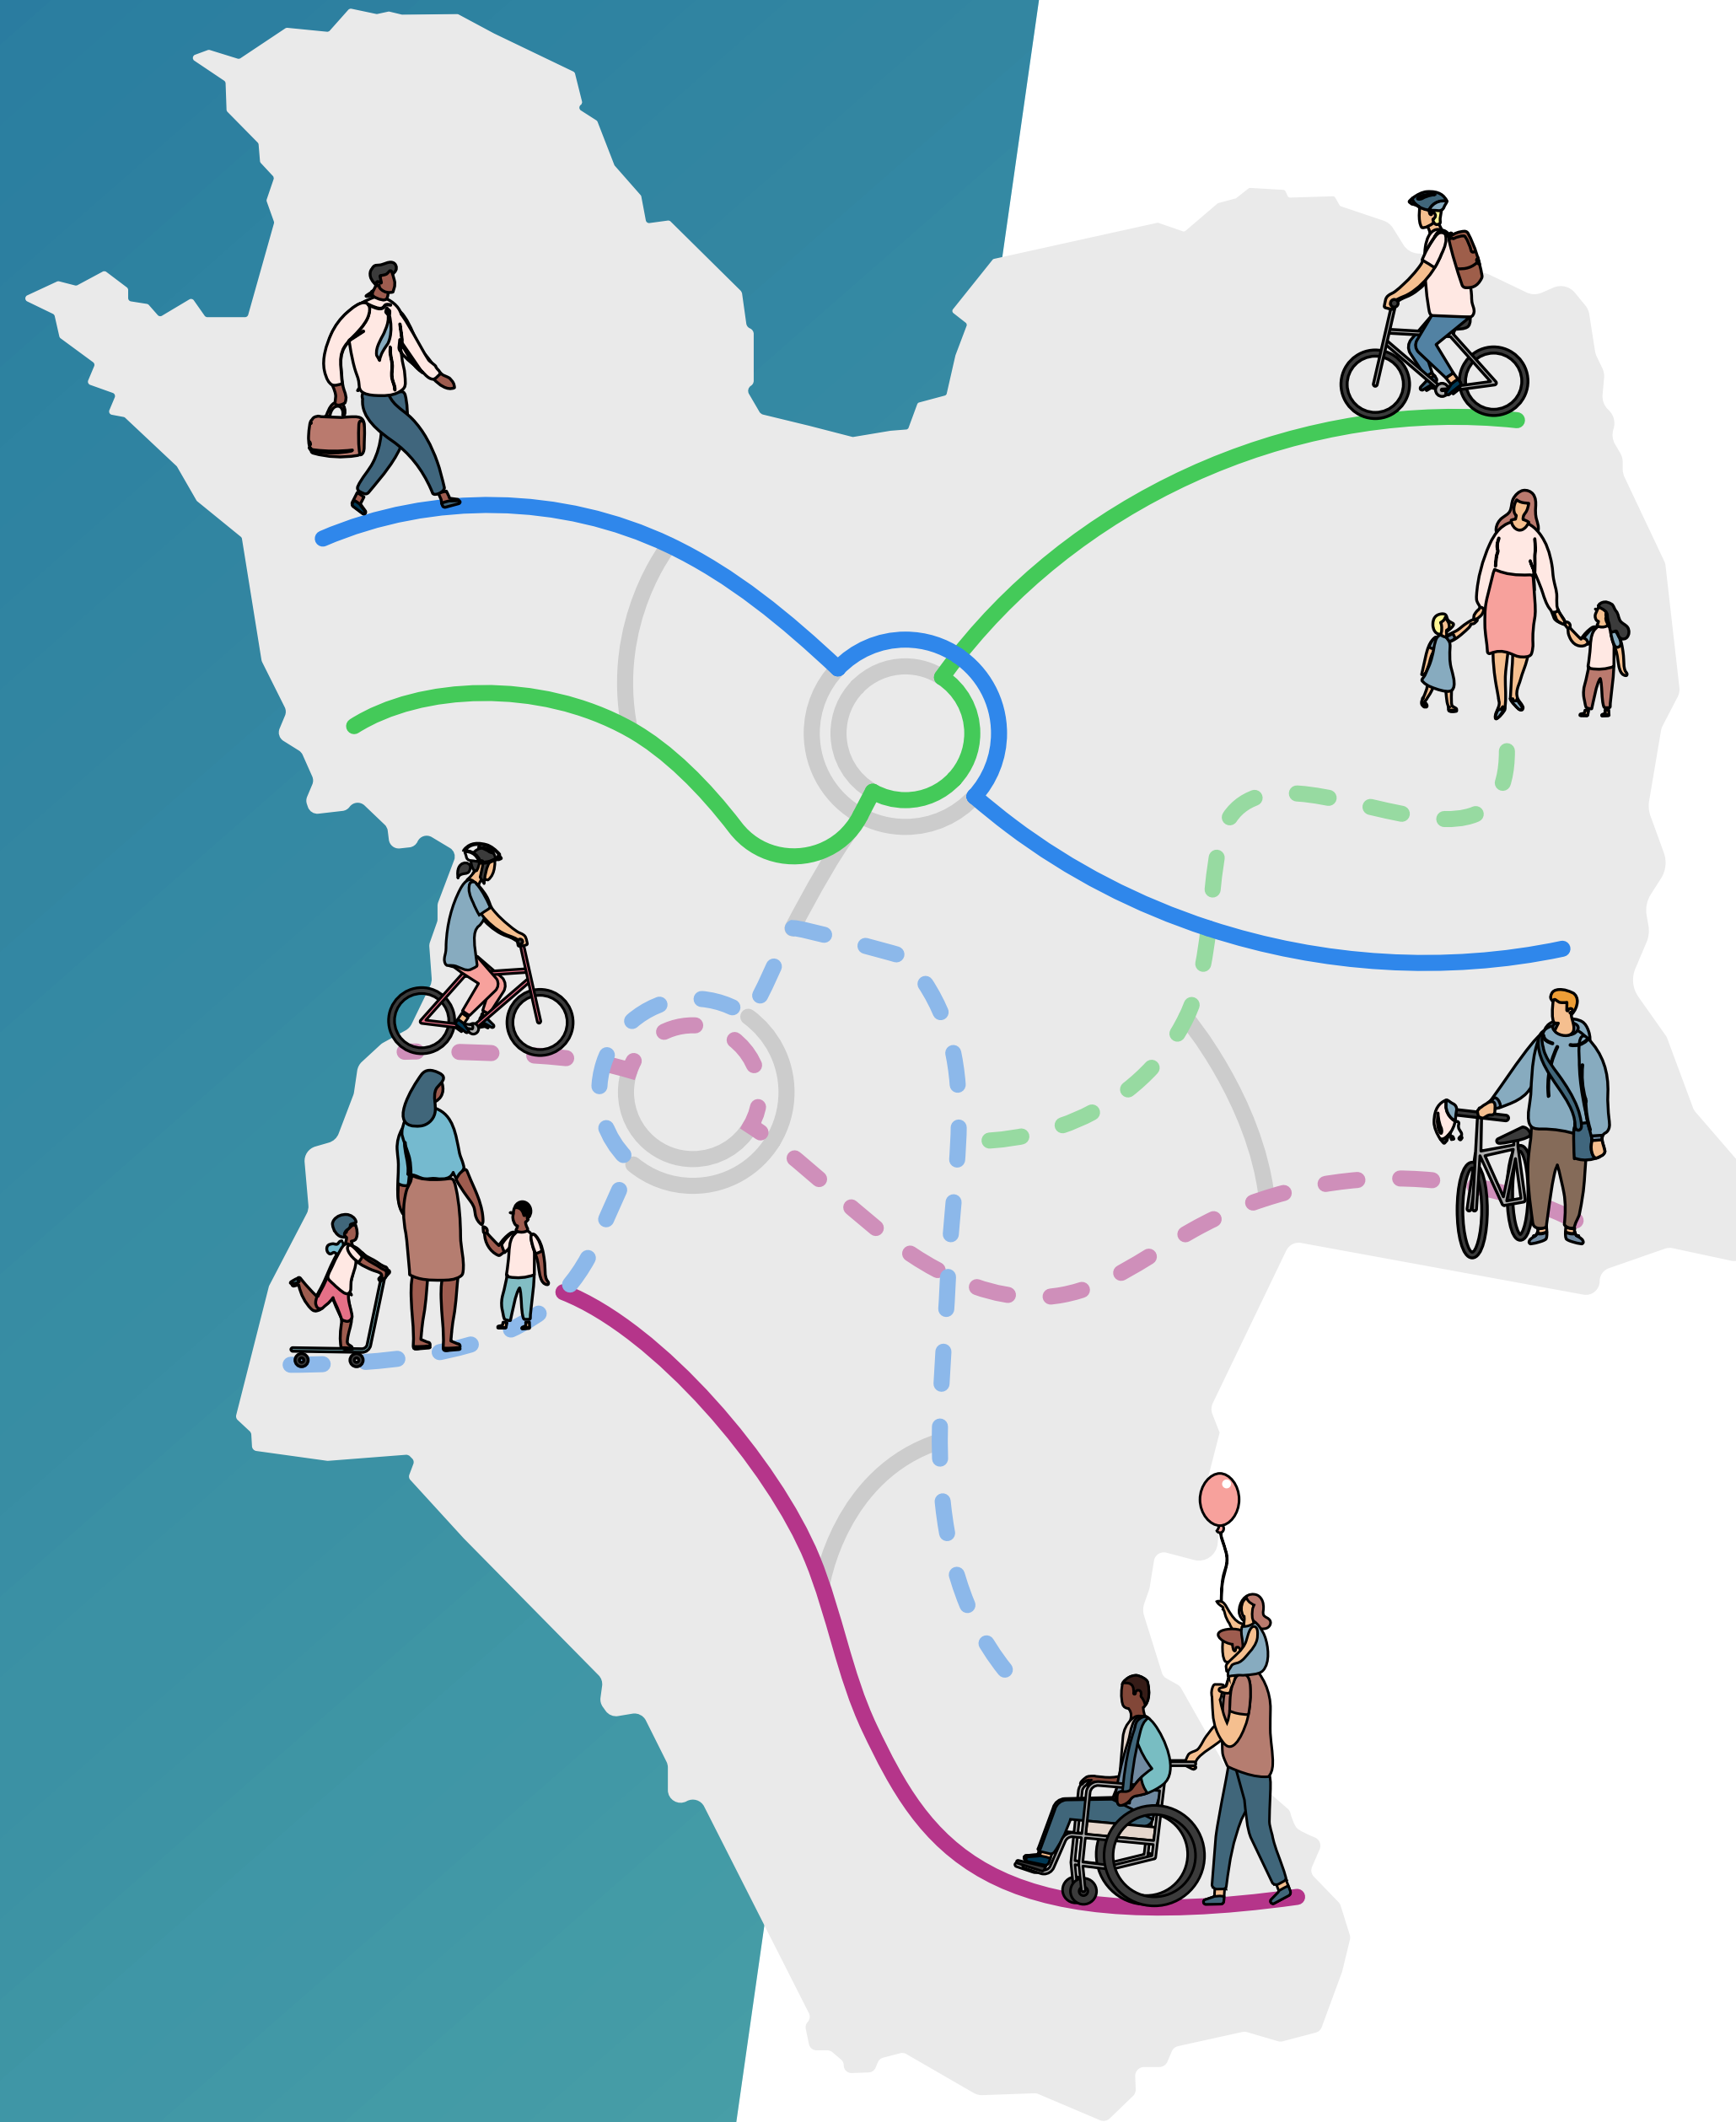

# Croeso i fapiau Rhwydwaith teithio llesol Castell-nedd Port Talbot.

Ystyr Teithio Llesol yw cwblhau teithiau bob dydd byr drwy gerdded a seiclo, er enghraifft teithiau i'r ysgol, i'r gwaith, i siopau neu i wasanaethau. Nid yw Teithio Llesol yn cynnwys teithiau at ddibenion hamdden a chymdeithasu.

# Welcome to Neath Port Talbot's active travel network maps.

Active travel means walking and cycling for everyday journeys. This includes journeys to school, to work, to the shops or to access services. Active travel does not include walking and cycling for recreational or social reasons.

Any routes taken forward for development would be subject to further engagement with stakeholders.