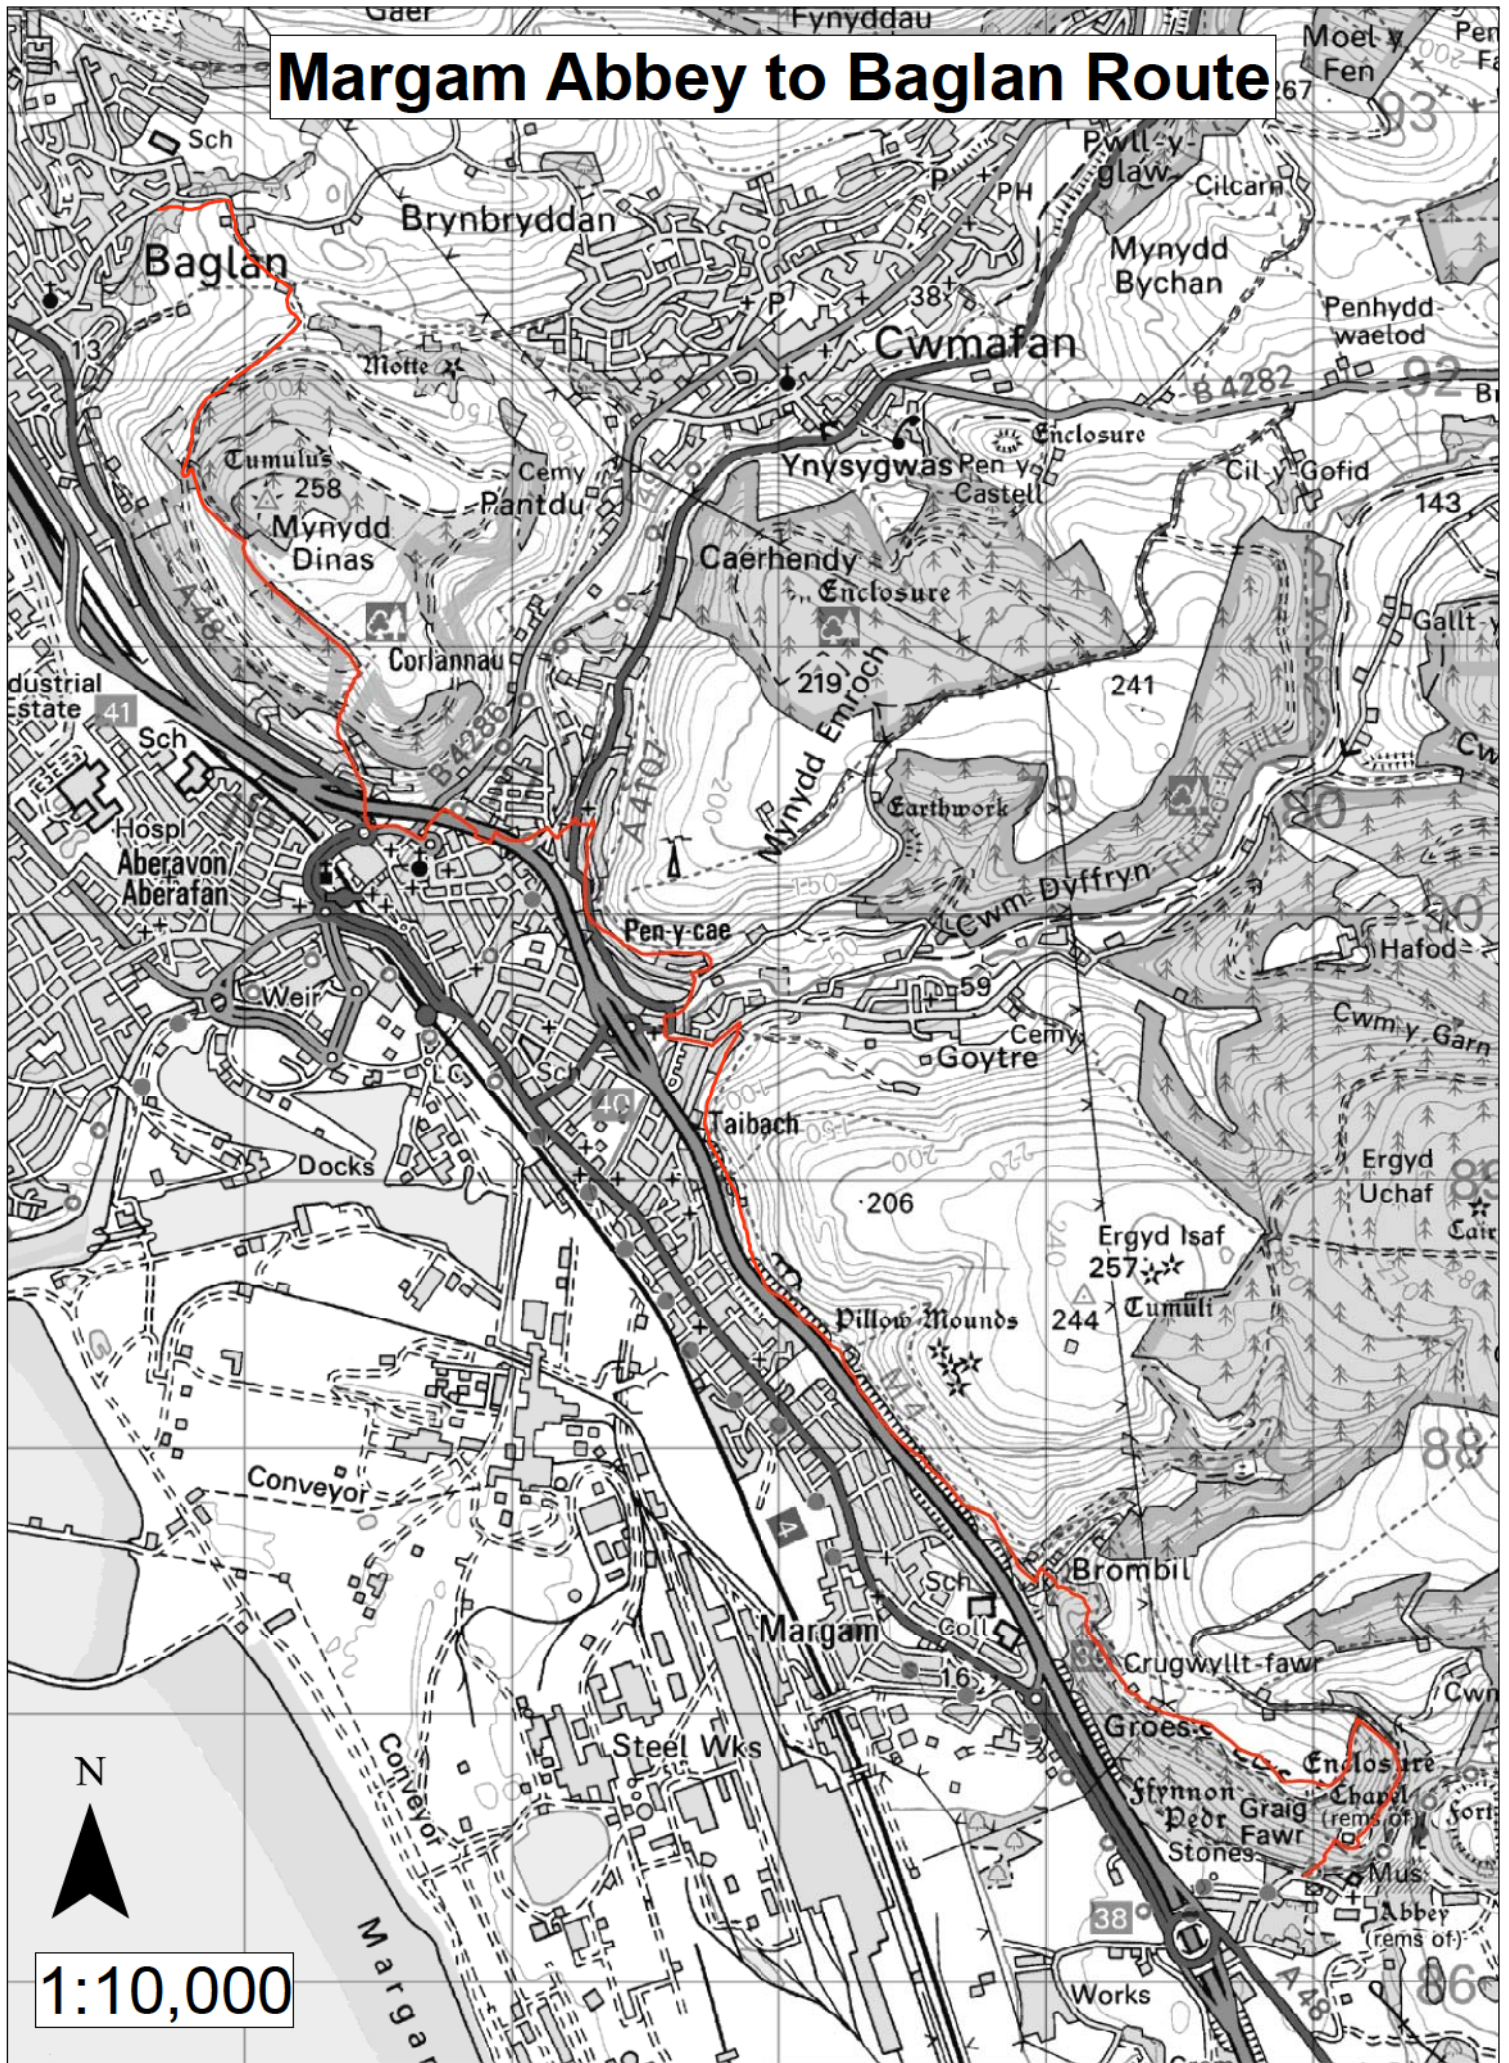

# Margam Abbey to Baglan Route

Neath Port Talbot County Borough Council. Reproduced from the Ordnance Survey mapping with the permission of the Controller of Her Majesty's Stationery Office Crown copyright. Unauthorised reproduction infringes Crown Copyright and may lead to prosecution or civil proceedings. Licence No.100023392 Publication date 2011