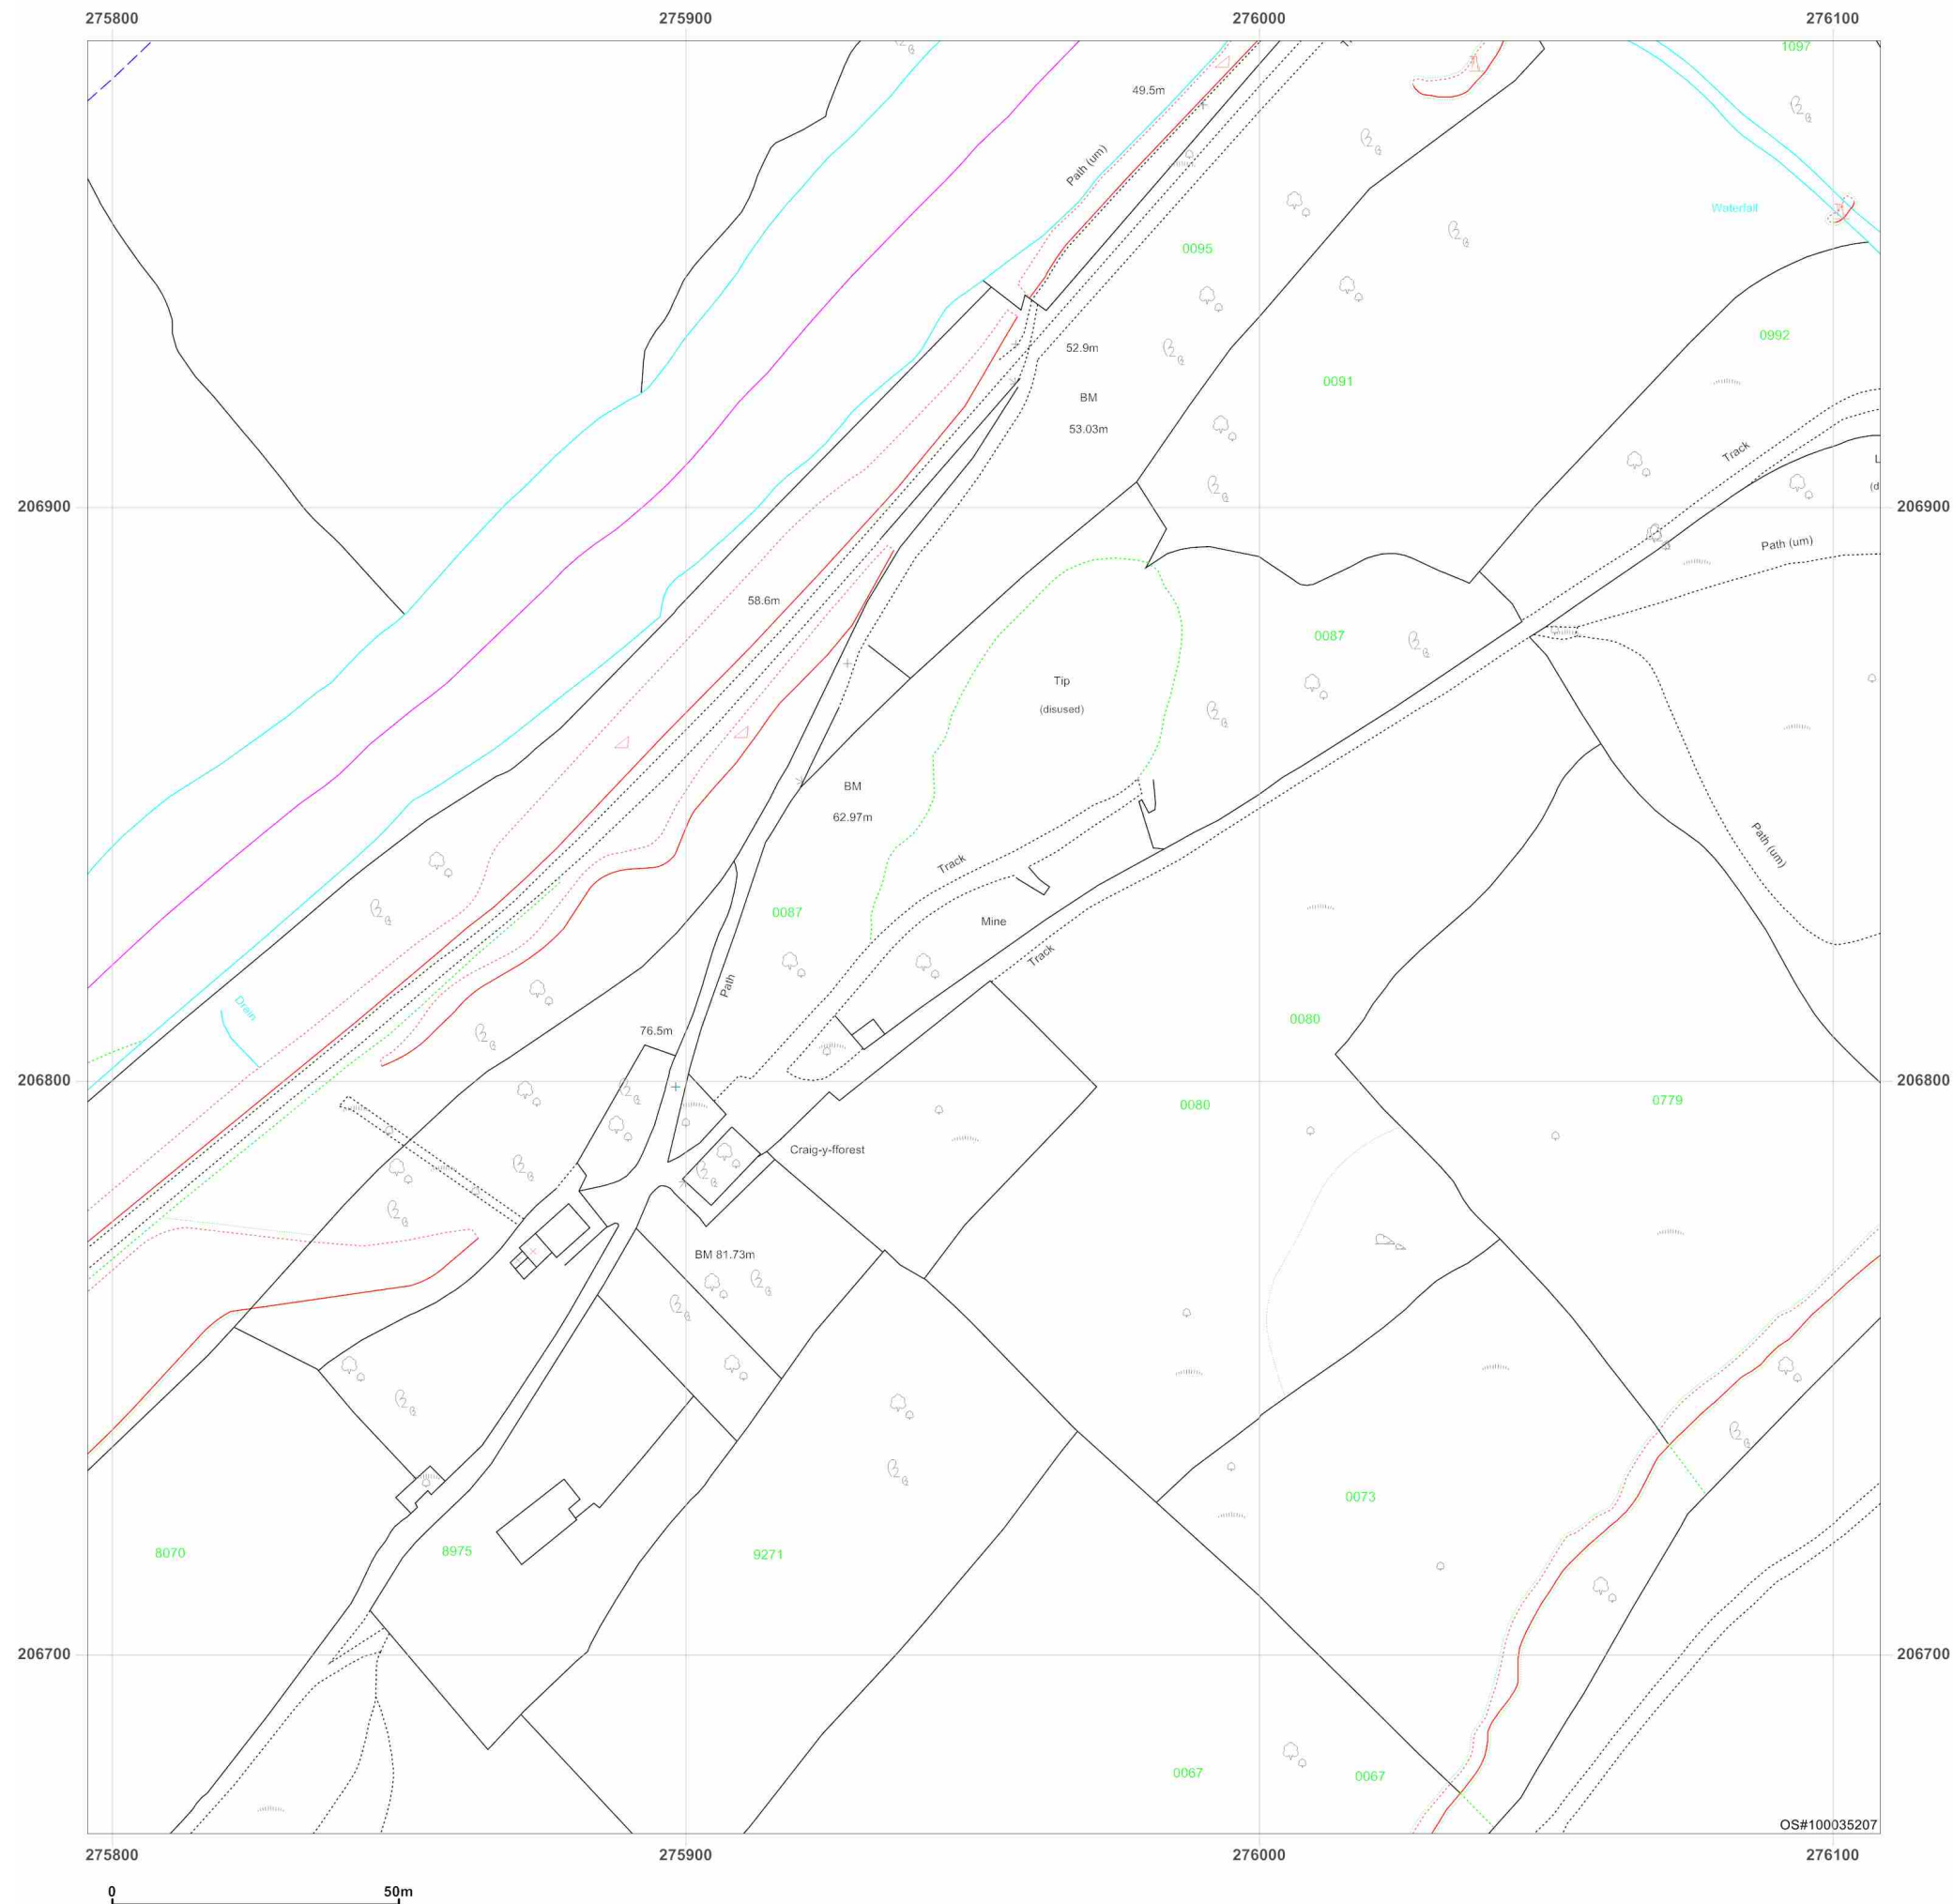

Site Details:

GRAIG ROAD, GODRE'R GRAIG,
SA9 2NY

Client Ref: 7234e02_Godre_r_Graig_PO8543_BC
Report Ref: ESP-6431559_1250scale_4_2
Grid Ref: 275952, 206825

Map Name: LandLine

Map date: 2003

Scale: 1:1,250

Printed at: 1:1,250

Produced by
Groundsure Insights
www.groundsure.com

Supplied by:
<http://www.earthsciencepartnership.co.uk>
enquiries@earthsciencepartnership.com

© Crown copyright and database rights 2018 Ordnance Survey 100035207

Production date: 30 October 2019

Map legend available at:
www.groundsure.com/sites/default/files/groundsure_legend.pdf